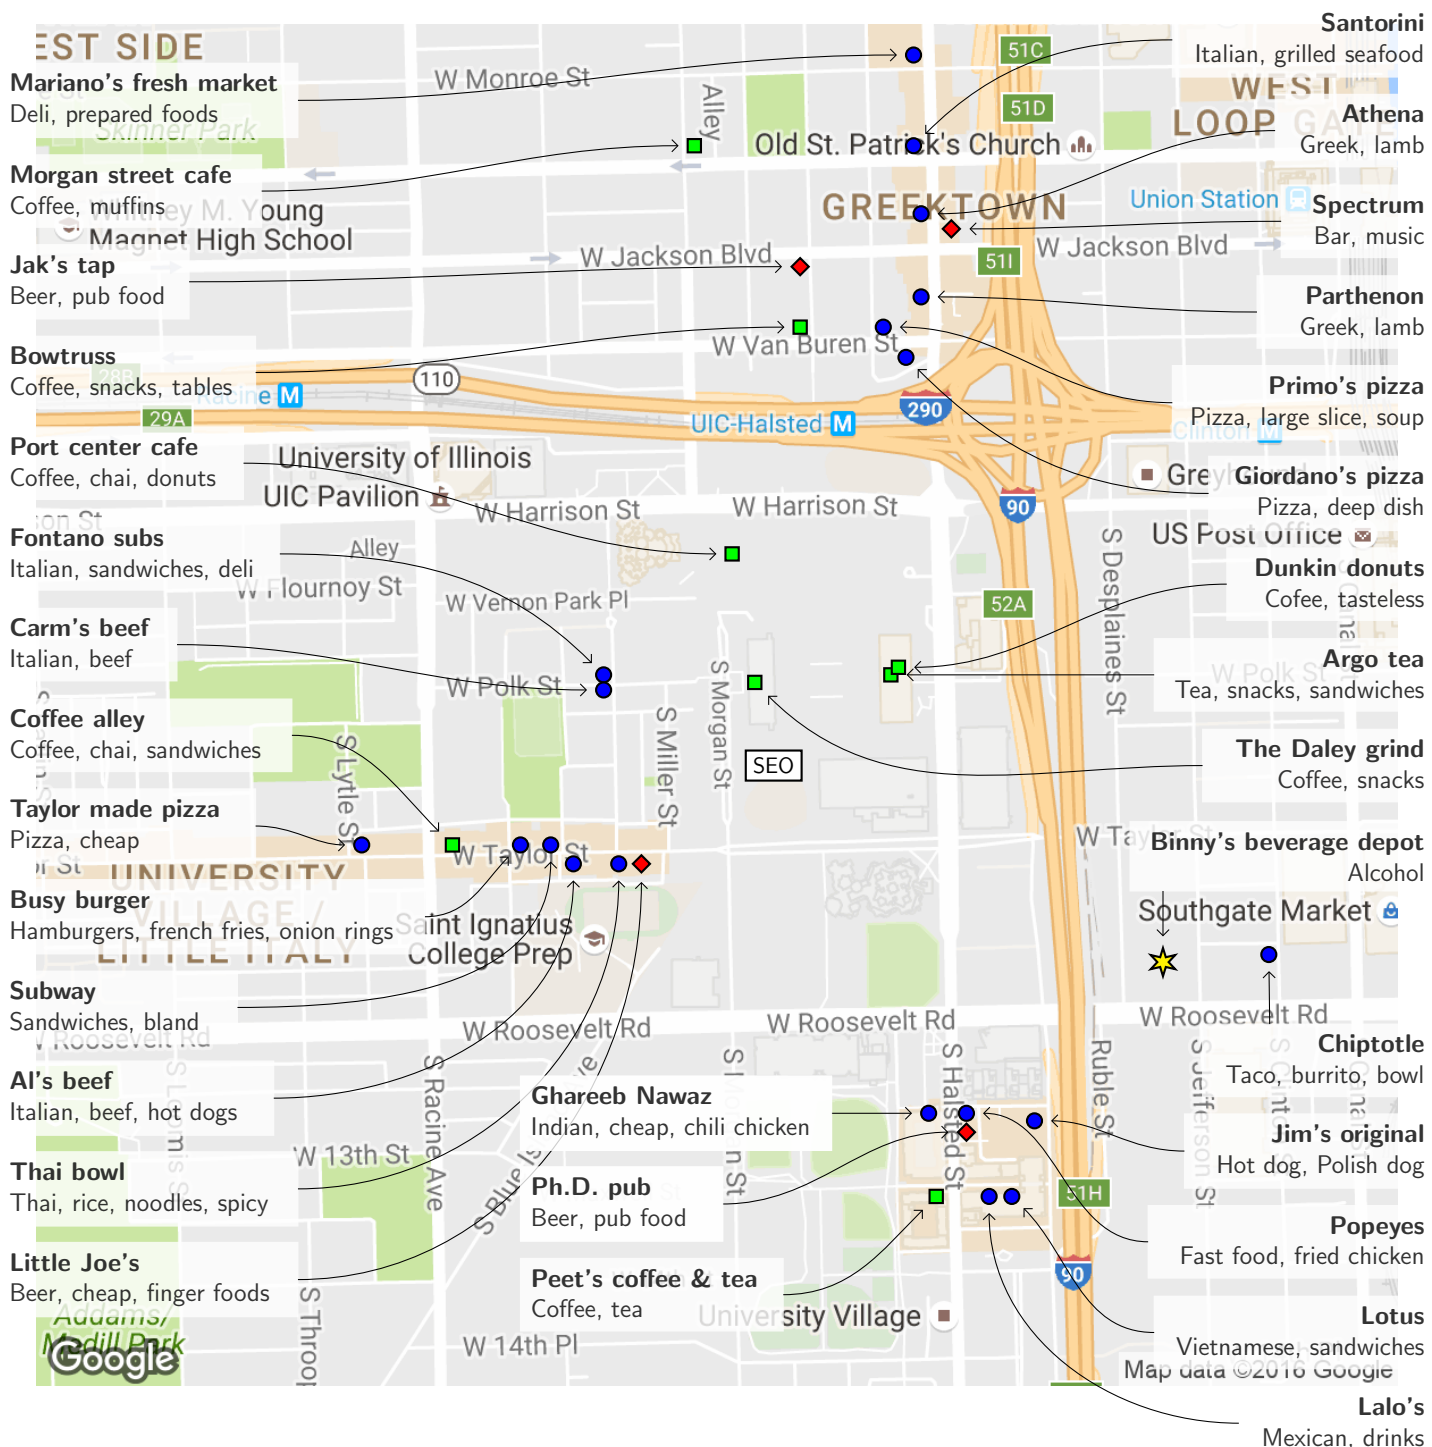

# The University of Illinois at Chicago

Map of (some of the) food, coffee, and drinks near UIC's east campus

● Food

■ Cafes

◆ Drinks

★ Binny's